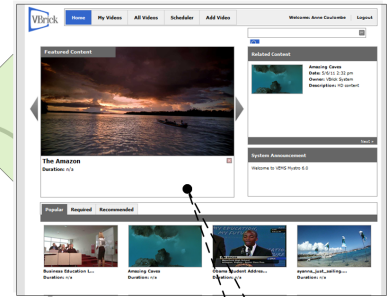

#### Each enclosure provides:

- Ethernet jack with link and activity LEDs for each module
- Serial port over RJ45 for admin interface for each module
- Hot Swappable Blades

Portal for browsing, viewing, and searching for live and on-demand content. Schedule recordings and rebroadcasts.