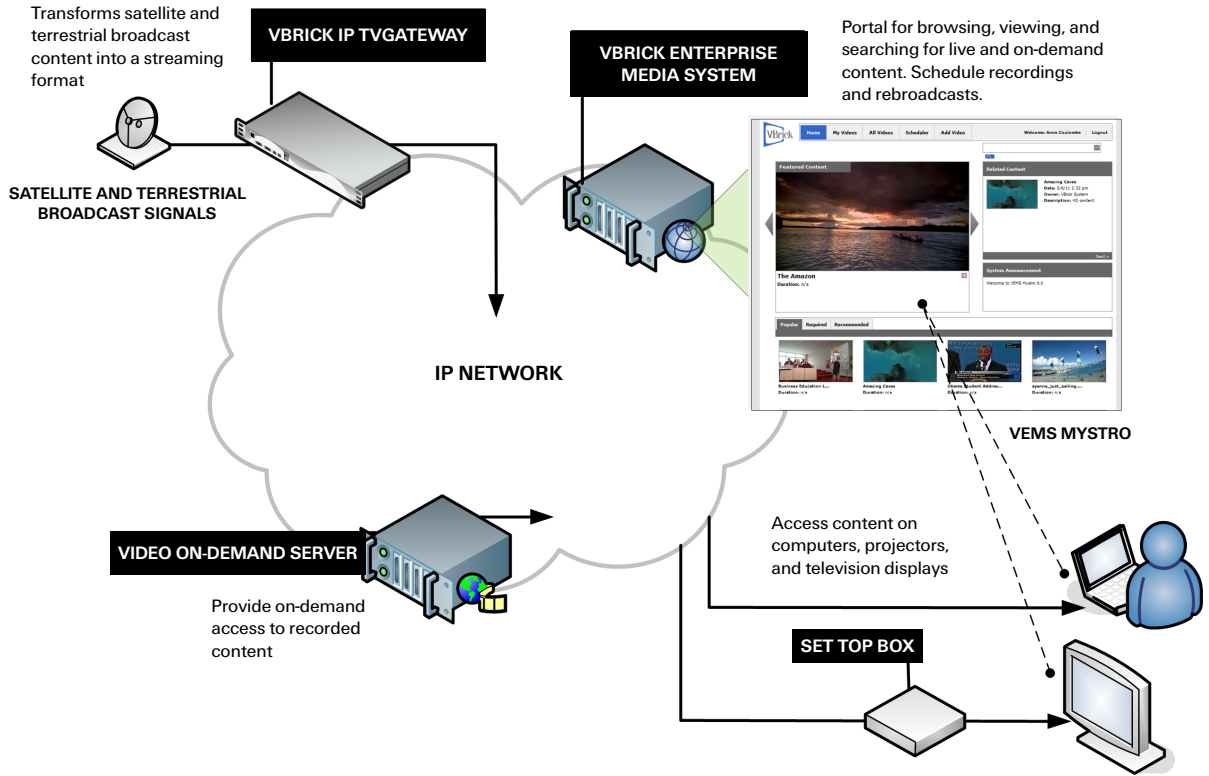

SET TOP BOX

IP TVGateway