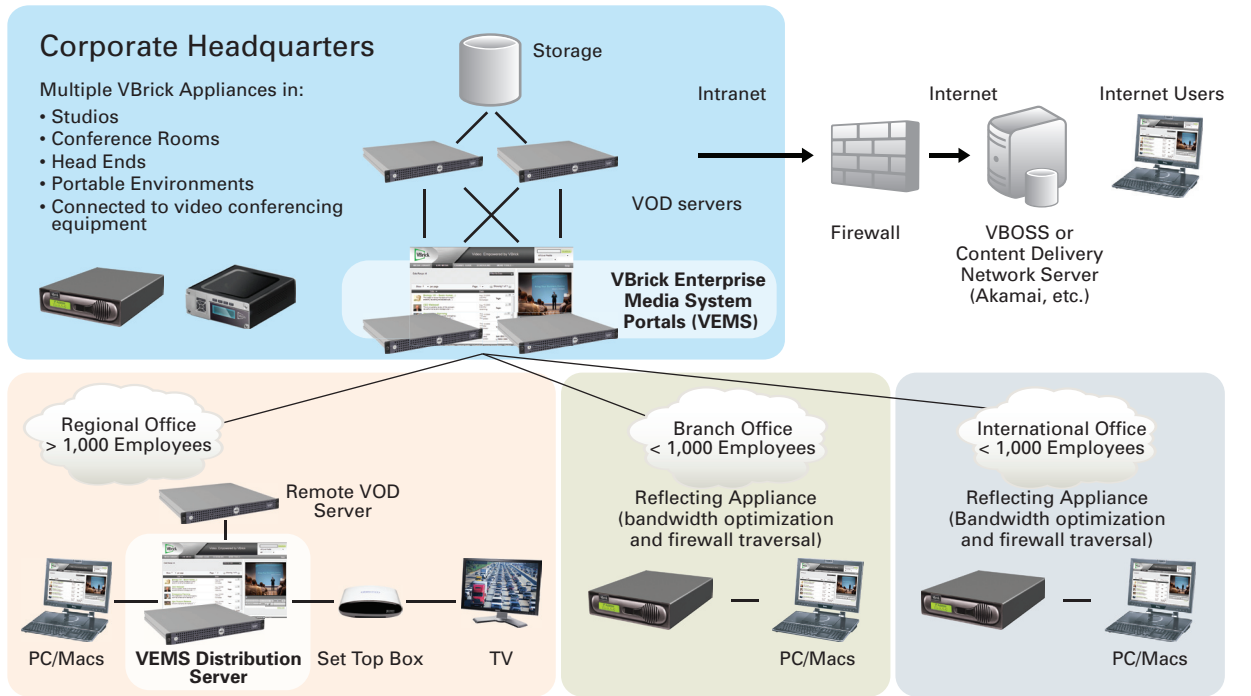

VBrick Enterprise IP Video Platform

	VOD 50W	VOD 125W	VOD 300W
Throughput	50 MBps	125 MBps	300 MBps
Concurrent Connections	50	125	300
OS Storage* **	292 GB OS/Content Combined	146 GB (RAID 1)	292 GB (RAID 1)
Content Storage* **	292 GB OS/Content Combined	584 GB (RAID 5)	1200 GB (RAID 5)
External Storage	Upgradable Serial Attached SCSI	Upgradable Serial Attached SCSI	Upgradable Serial Attached SCSI
CPU**	Quad Core Xeon Processor	Quad Core Xeon Processor	2 - Quad Core Xeon Processors
Memory**	1GB	1GB	2GB
Chassis	1RU	2RU	2RU
Network	Dual Port Gigabit Ethernet	Dual Port Gigabit Ethernet	Dual Port Gigabit Ethernet
Windows Server OS***	2008 Web Edition	2008 Web Edition	2008 Web Edition
Power Supplies	Redundant	Redundant	Redundant
DVD/CD-ROM	DVD-ROM	DVD-ROM	DVD-ROM
Other Includes	EtherneTV Portal Server Connection License	EtherneTV Portal Server Connection License	EtherneTV Portal Server Connection License

*Raw Drive Size. Capacity varies with formatting, RAID and filesystem overhead. Systems shipped may have greater capacity than specified here.

**As server technology advances, VBrick continuously updates and improves the performance of our servers. Servers may ship with more memory, CPU cores, or storage than specified here.

***Servers shipped with VOD W version 4.x or earlier run Windows 2003 Server Web Edition. Version 5.x runs Windows Server 2008 Web Edition.

VBrick is a trademark of VBrick Systems, Inc., Wallingford, CT. All other trademarks are the property of their respective owners. Specifications subject to change without notice. ©2010 VBrick Systems, Inc.